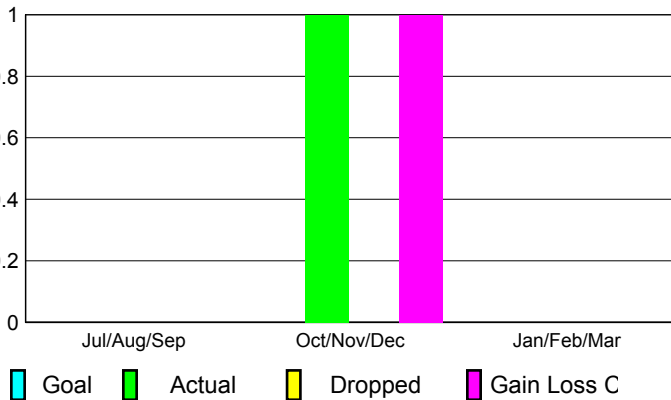

2009-2010 GMT Quarterly Report for District (or Undistricted) **District 1110S**

GMT: **PROF DR Wieland Richter**

Location: **GERMANY**

GMT CA: **4**

CLUBS

Club Results
2009-2010

Clubs
2008-2009

Month	New Club Goal	Actual New Clubs	Actual Dropped Clubs	Gain/Loss of Clubs	Gain/Loss of Clubs
Jul/Aug/Sep	0	0	0	0	1
Oct/Nov/Dec	0	1	0	1	0
Jan/Feb/Mar	0	0	0	0	0
Totals	0	1	0	1	1

Club Results 2009-2010

Goal, New, Dropped, Gain/Loss

Comparison of Club Gain/Loss

Current Year Compared to the Previous Year

YTD Status Quo Clubs 2009-2010

Status Quo Clubs Compared to Status Quo Members

MEMBERSHIP