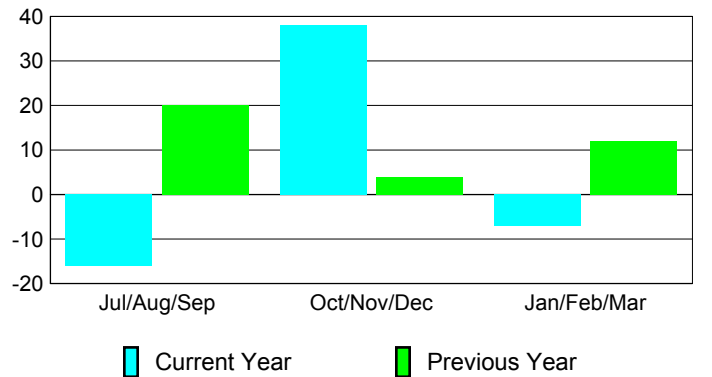

Gender Comparison 2009-2010

Male

Female