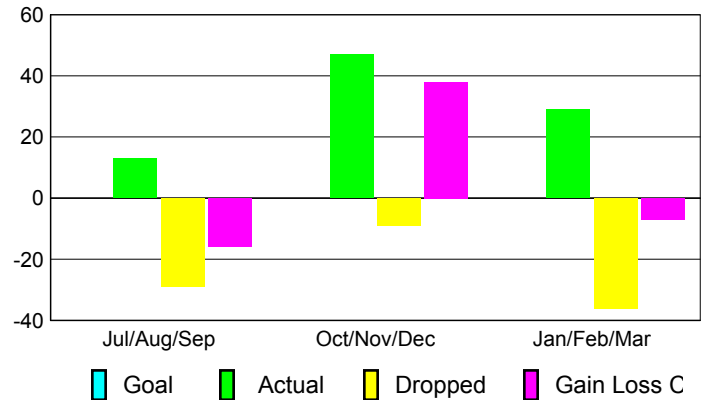

Membership Results 2009-2010

Goal, New, Dropped, Gain/Loss

Comparison of Membership Gain/Loss

Current Year Compared to the Previous Year