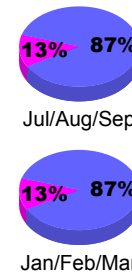

Membership Results
2009-2010

Membership
2008-2009

Month	Net Memb Goal	Actual New Memb	Actual Dropped Memb	Gain/Loss of Memb	Gain/Loss of Memb
Jul/Aug/Sep	0	13	-29	-16	20
Oct/Nov/Dec	0	47	-9	38	4
Jan/Feb/Mar	0	29	-36	-7	12
Totals	0	89	-74	15	36

Membership Results 2009-2010

Goal, New, Dropped, Gain/Loss

Comparison of Membership Gain/Loss

Current Year Compared to the Previous Year

Gender Comparison 2009-2010

Male

Female